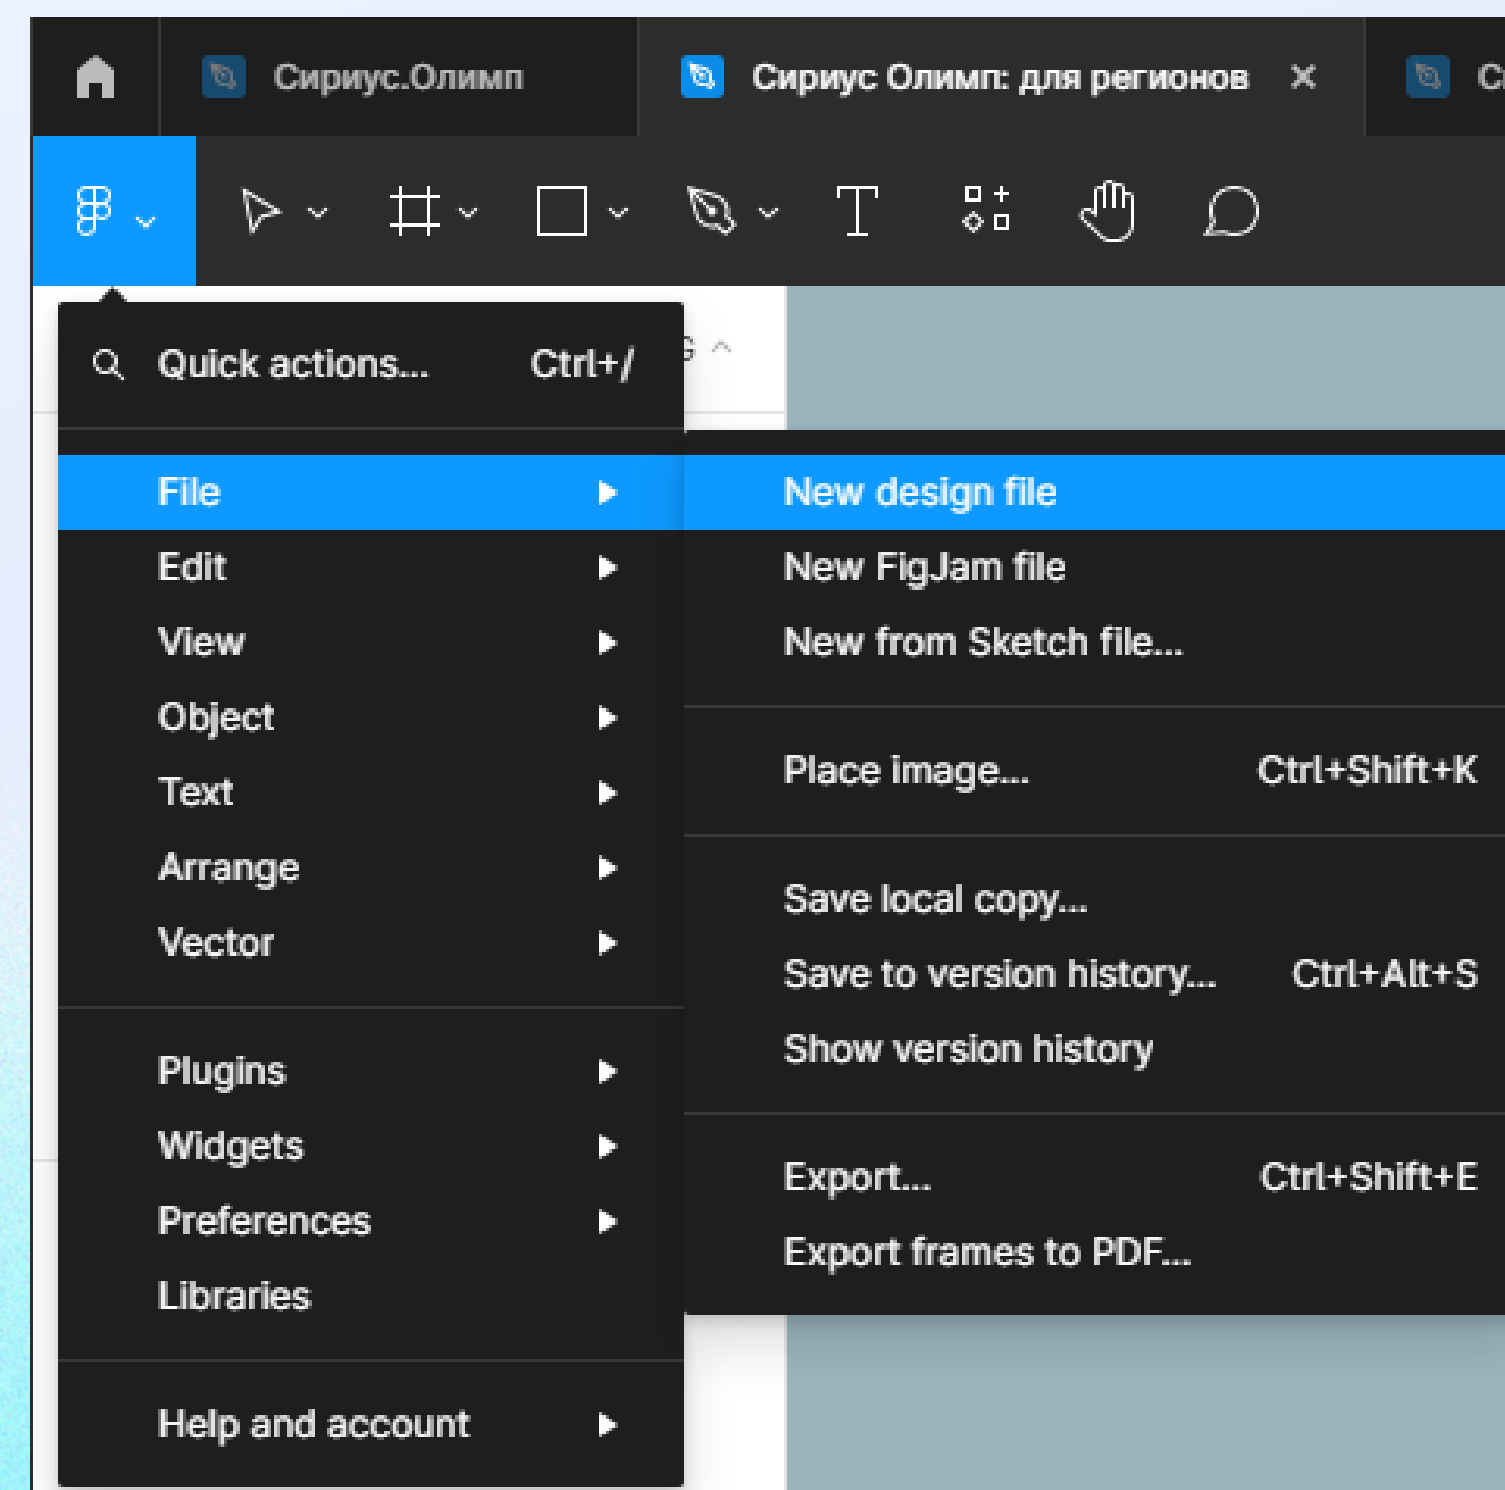

Создайте свою доску и перенесите туда все файлы.